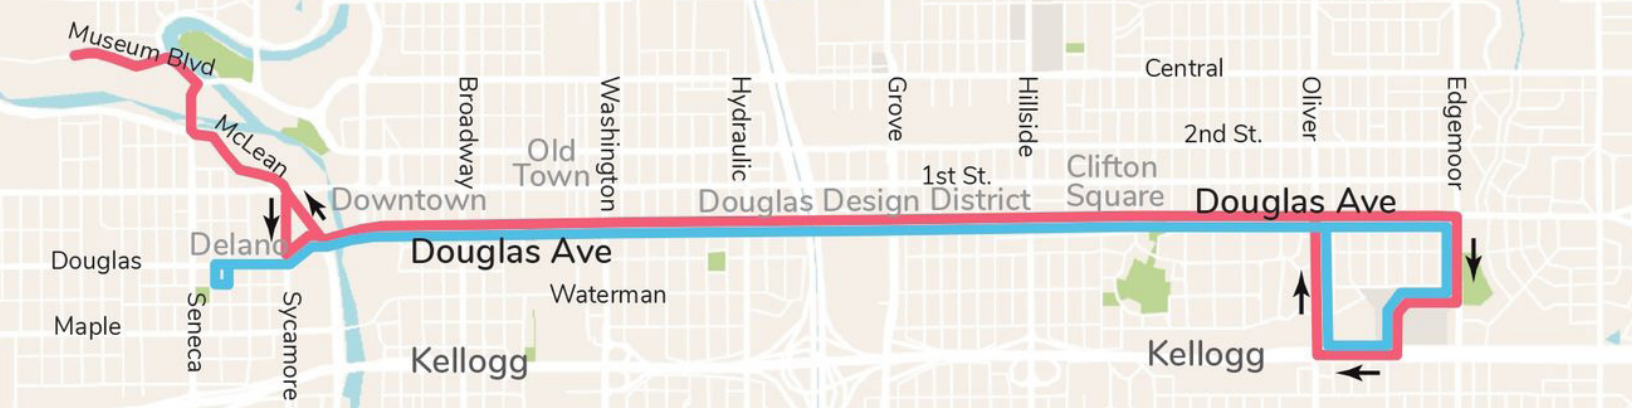

Free TRANSPORTATION

**TWO SUMMER ROUTES
EFFECTIVE
MAY 27 — AUG. 12, 2023**

wichitatransit.org/qline

Scan for more information

Find your Q on the app!
myStop Mobile

Douglas Route

Mornings

Mon-Thurs	6:15-9 a.m.	Frequency: 45 min.
Friday	6:15-9 a.m.	45 min.
Saturday	6:15-8:45 a.m.	Hourly

Douglas Route with museum loop extension

Mid-day

Mon-Thurs	9 a.m.-7 p.m.	Frequency: 20 min.
Friday	9 a.m.-7 p.m.	20 min.
Saturday	8:45 a.m.-6:30 p.m.	15 min.

Douglas Route

Evenings

Mon-Thurs	7-11 p.m.	Frequency: 40 min.
Friday	7-11 p.m.	40 min.
Saturday	6:30-11:45 p.m.	15-45 min.

HOW TO RIDE THE Q-LINE

- Locate a Q sign along the route
- When the Q arrives, please allow riders to exit before boarding the bus
- To stop the Q, pull the cord along the window about one block prior to your desired stop
- Track your bus in real time with the myStop Mobile app or wichitatransit.org